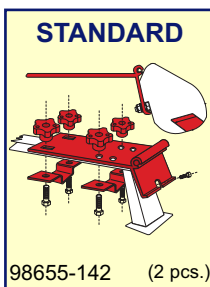

ADAPTERS

WALL INSTALLATION

INSTALLATION ON ROOF-RACK BARS

FIAMMA F35 PRO	Description	Length	Weight	Extens.
03051-01A	F35 Pro 180	6'	13.2 lbs	6'
03051B01A	F35 Pro 250	8'	19.8 lbs	7' 5"
03051D01A	F35 Pro 300	10"	23.1 lbs	7' 5"

The Fiamma F35 PRO can be installed on any kind of roof thanks to a variety of brackets. No-drill adapter kit permits quick roof-rack mounting kit and removal. ***Important: It is necessary to drill holes for installation on the Volkswagen T4.**