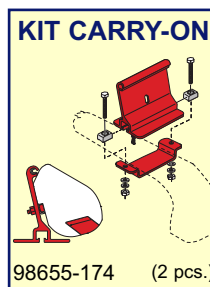

FIAMMA F35 PRO adds a new dimension to your minivan, sport utility vehicle or station wagon

- Type of awning:** Very lightweight and compact, secure inside its aluminum case
- Major benefits:** Quick and easy setup designed specially for mini vans and sport utility vehicles
- Hardware finish:** Anodized aluminum
- Fabric:** Strong waterproof vinyl available in Platinum fabric only
- Extension:** 7'5" (6' for 6' awnings)
- Length:** 6 ft., 8 ft. and 10 ft.
- Standard equip.:** Cord, stakes, and wall mounting brackets to secure the legs
- Accessories:** Optional brackets are available (specify model)

ADAPTERS

WALL INSTALLATION

INSTALLATION ON ROOF-RACK BARS

FIAMMA F35 PRO	Description	Length	Weight	Extens.
03051-01A	F35 Pro 180	6'	13.2 lbs	6'
03051B01A	F35 Pro 250	8'	19.8 lbs	7' 5"
03051D01A	F35 Pro 300	10"	23.1 lbs	7' 5"

The Fiamma F35 PRO can be installed on any kind of roof thanks to a variety of brackets. No-drill adapter kit permits quick roof-rack mounting kit and removal. ***Important: It is necessary to drill holes for installation on the Volkswagen T4.**