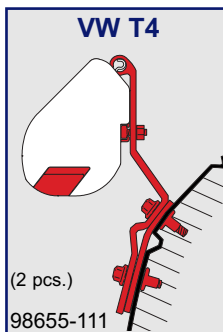

ADAPTERS

WALL INSTALLATION

INSTALLATION ON ROOF-RACK BARS

FIAMMA F35 PRO	Description	Length	Weight	Extens.
03051-01A	F35 Pro 180	6'	13.2 lbs	6'
03051B01A	F35 Pro 250	8'	19.8 lbs	7' 5"
03051D01A	F35 Pro 300	10"	23.1 lbs	7' 5"