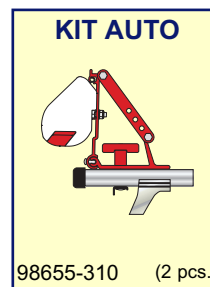

FIAMMA F35 PRO adds a new dimension to your minivan, sport utility vehicle or station wagon

- Type of awning:** Very lightweight and compact, secure inside its aluminum case
- Major benefits:** Quick and easy setup designed specially for mini vans and sport utility vehicles
- Hardware finish:** Anodized aluminum
- Fabric:** Strong waterproof vinyl available in Platinum fabric only
- Extension:** 7'5" (6' for 6' awnings)
- Length:** 6 ft., 8 ft. and 10 ft.
- Standard equip.:** Cord, stakes, and wall mounting brackets to secure the legs
- Accessories:** Optional brackets are available (specify model)

ADAPTERS

WALL INSTALLATION

INSTALLATION ON ROOF-RACK BARS

FIAMMA F35 PRO	Description	Length	Weight	Extens.
03051-01A	F35 Pro 180	6'	13.2 lbs	6'
03051B01A	F35 Pro 250	8'	19.8 lbs	7' 5"
03051D01A	F35 Pro 300	10"	23.1 lbs	7' 5"

The Fiamma F35 PRO can be installed on any kind of roof thanks to a variety of brackets. No-drill adapter kit permits quick roof-rack mounting kit and removal. ***Important: It is necessary to drill holes for installation on the Volkswagen T4.**