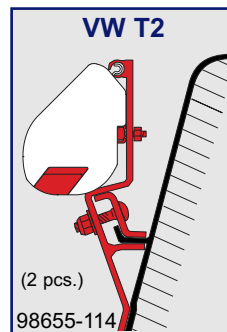

FIAMMA F35 PRO adds a new dimension to your minivan, sport utility vehicle or station wagon

- Type of awning:** Very lightweight and compact, secure inside its aluminum case
- Major benefits:** Quick and easy setup designed specially for mini vans and sport utility vehicles
- Hardware finish:** Anodized aluminum
- Fabric:** Strong waterproof vinyl available in Platinum fabric only
- Extension:** 7'5" (6' for 6' awnings)
- Length:** 6 ft., 8 ft. and 10 ft.
- Standard equip.:** Cord, stakes, and wall mounting brackets to secure the legs
- Accessories:** Optional brackets are available (specify model)

ADAPTERS

WALL INSTALLATION

INSTALLATION ON ROOF-RACK BARS

FIAMMA F35 PRO	Description	Length	Weight	Extens.
03051-01A	F35 Pro 180	6'	13.2 lbs	6'
03051B01A	F35 Pro 250	8'	19.8 lbs	7' 5"
03051D01A	F35 Pro 300	10"	23.1 lbs	7' 5"